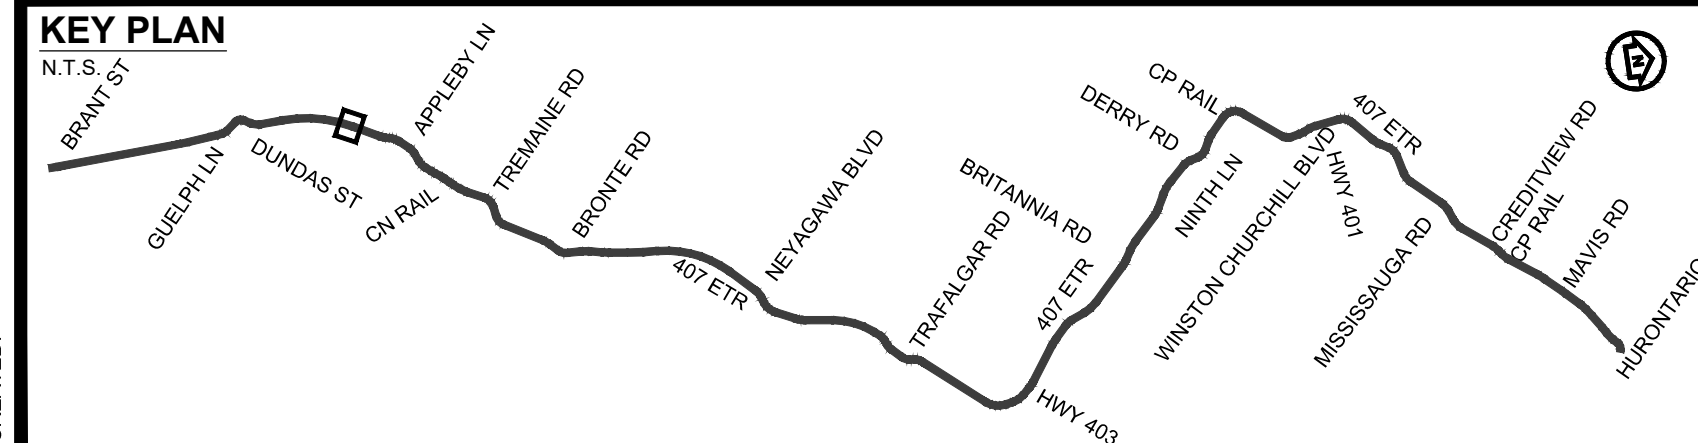

DRAWING NAME: J:\TOR\76284 ON.MTO 407 TRANSITWAY WG TO BRANTTTS General\03 - Drawings\8 - Property\Environmental Protected Sites\407 TWM\PROTECTED\_SITE\_PLATE\_3.dwg  
CREATED: Nov.22.2019 1:40pm  
MODIFIED:

SCALE  
1:2000

**407 TRANSITWAY**  
WEST OF BRANT STREET TO WEST OF HURONTARIO STREET  
G.W.P. 16-20003, CA 2016-E-0038  
**PROTECTED SITE AREA #3**

PLATE  
**P-3**  
DATE  
11/20/2019