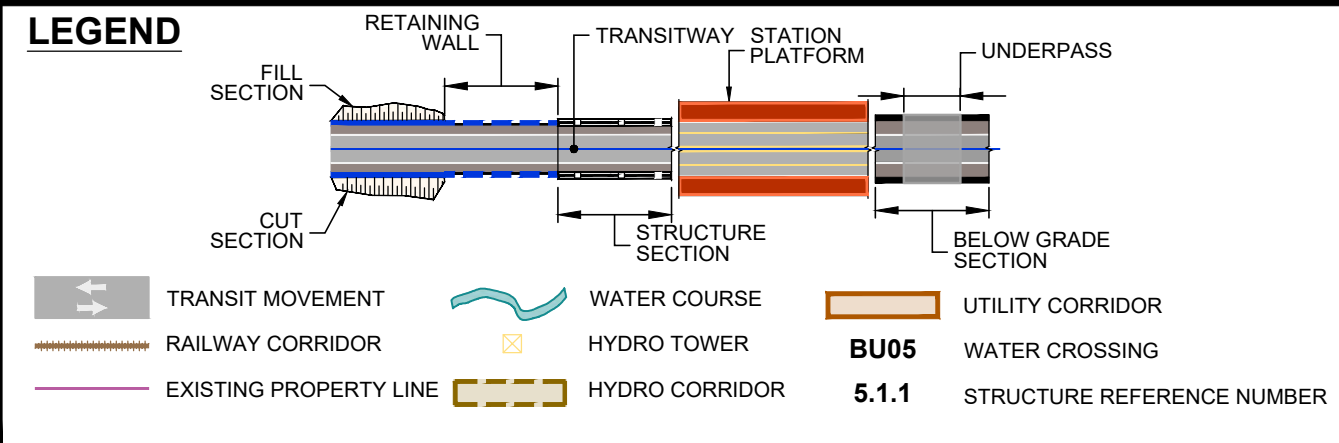

DRAWING NAME: J:\TOR\76284 ON.MTO 407 TRANSITWAY WG TO BRANTTTS General\03 - Drawings\8 - Property\Environmental Protected Sites\407 TWM\PROTECTED\_SITE\_PLATE\_3.dwg  
CREATED: Nov.22.2019 1:40pm  
MODIFIED:

SCALE  
1:2000

**407 TRANSITWAY**  
WEST OF BRANT STREET TO WEST OF HURONTARIO STREET  
G.W.P. 16-20003, CA 2016-E-0038  
**PROTECTED SITE AREA #3**

PLATE  
**P-3**  
DATE  
11/20/2019